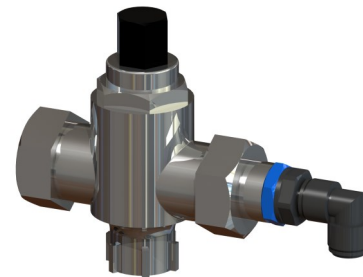

**ALARM & SIREN**

Audible/visual alarm activated when the eyebath is being operated. A micro switch is required with this option. Available Non Hazardous, ATEX, & GOST.

**FLEXIBLE EYEWASH**

Hand held eye, face and body spray on a flexible hose.

**REMOTE ALARM**

Micro switch fitted on operating valve (shower/eyebath) to activate remote alarms (or local if fitted).

**EYEBATH FOOT TREADLE**

Stainless Steel foot provides a hands free method of activating the eyebath.

**PEDESTAL**

Stainless or galvanised pedestals available.

**SCALD VALVE**

Chrome plated or stainless valve dumps water over 38°C from entering the shower.

**PRESSURE REDUCING VALVE**

Brass or Stainless Steel pressure reducing valve to regulate the water supply pressure at 2 - 3 bar (recommended pressure).